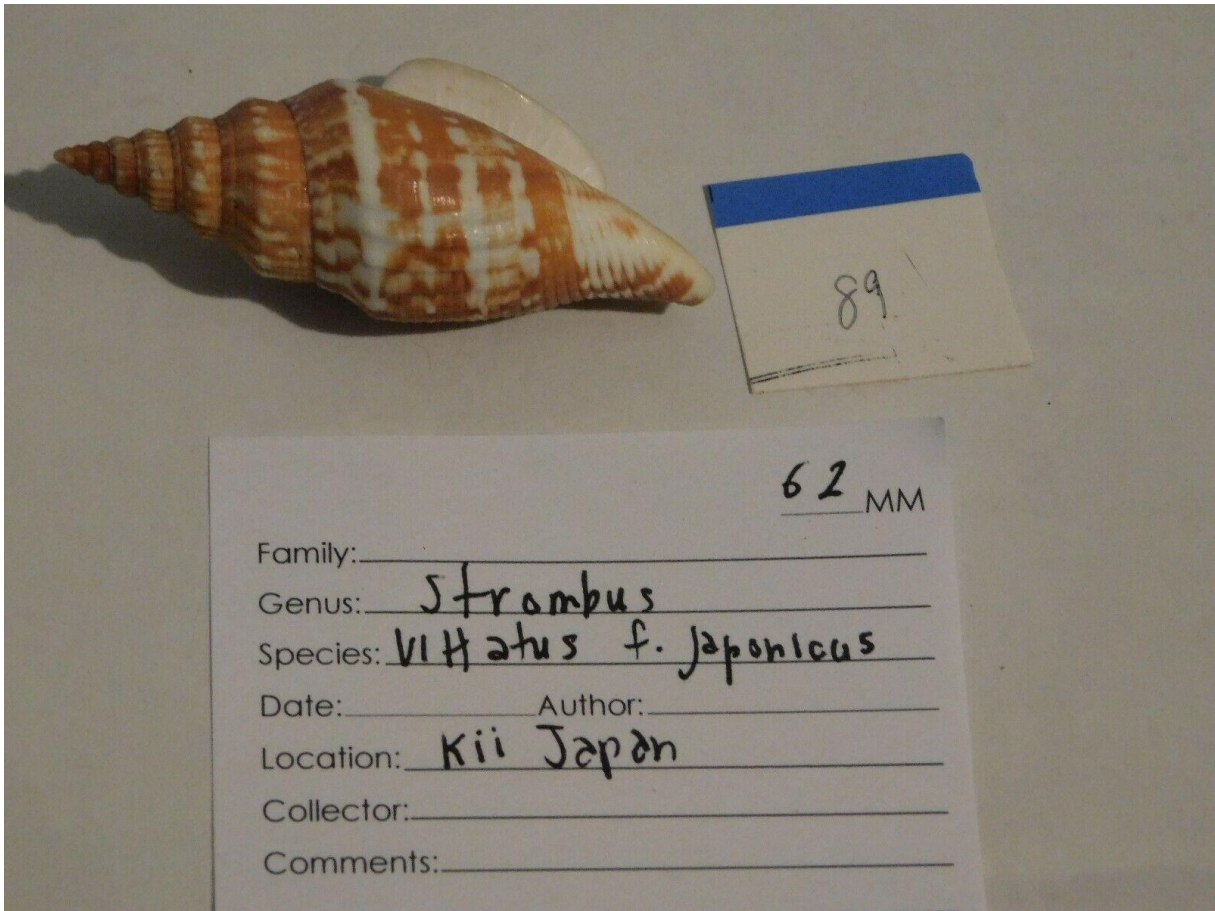

Strombus vittatus f japonicus Japan ; 62mm

32 \$, Dec 2019

62 MM

Family: _____
Genus: Strombus
Species: Vittatus f. japonicus
Date: _____ Author: _____
Location: Kii Japan
Collector: _____
Comments: _____