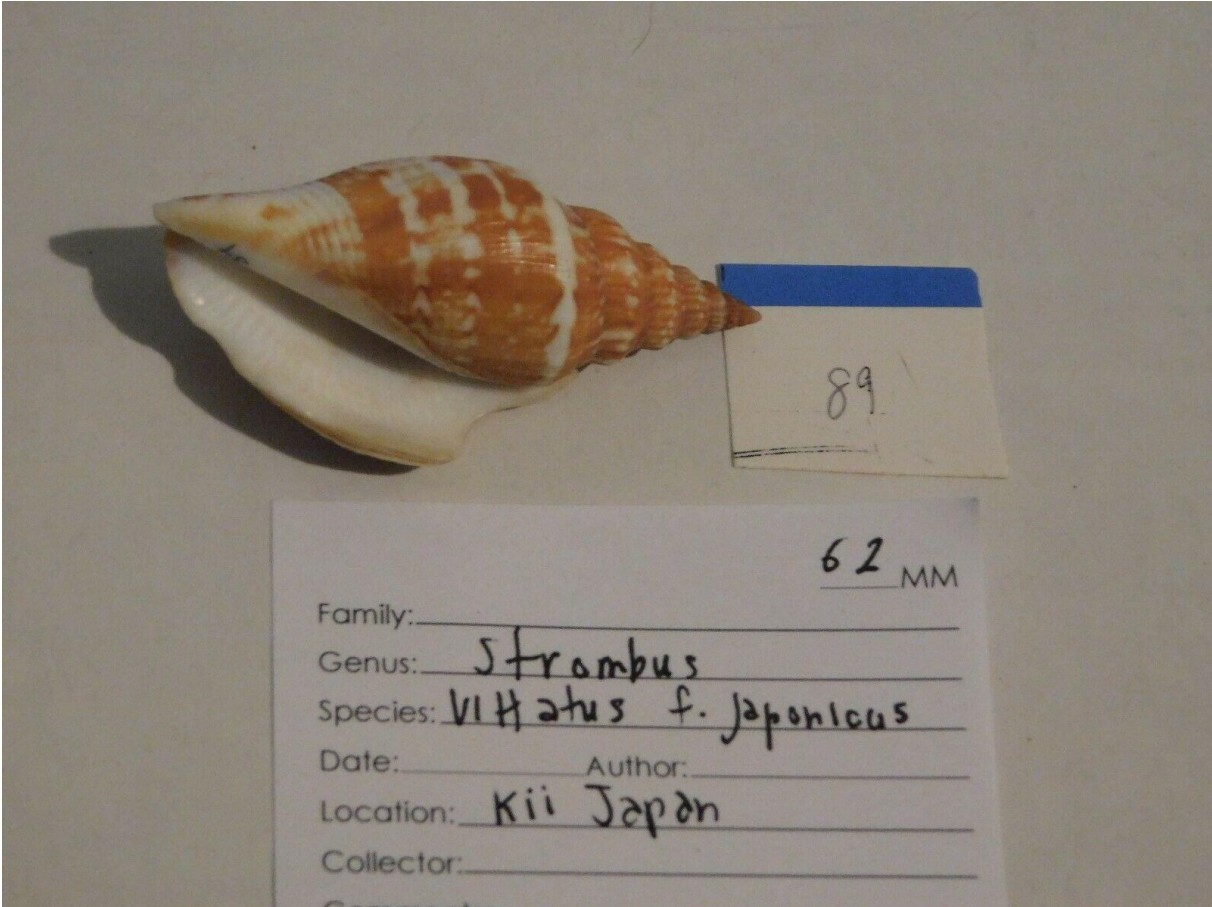

Strombus vittatus f japonicus Japan ; 62mm

32 \$, Dec 2019

62 MM

Family: _____
Genus: Strombus
Species: Vittatus f. japonicus
Date: _____ Author: _____
Location: Kii Japan
Collector: _____
Comments: _____